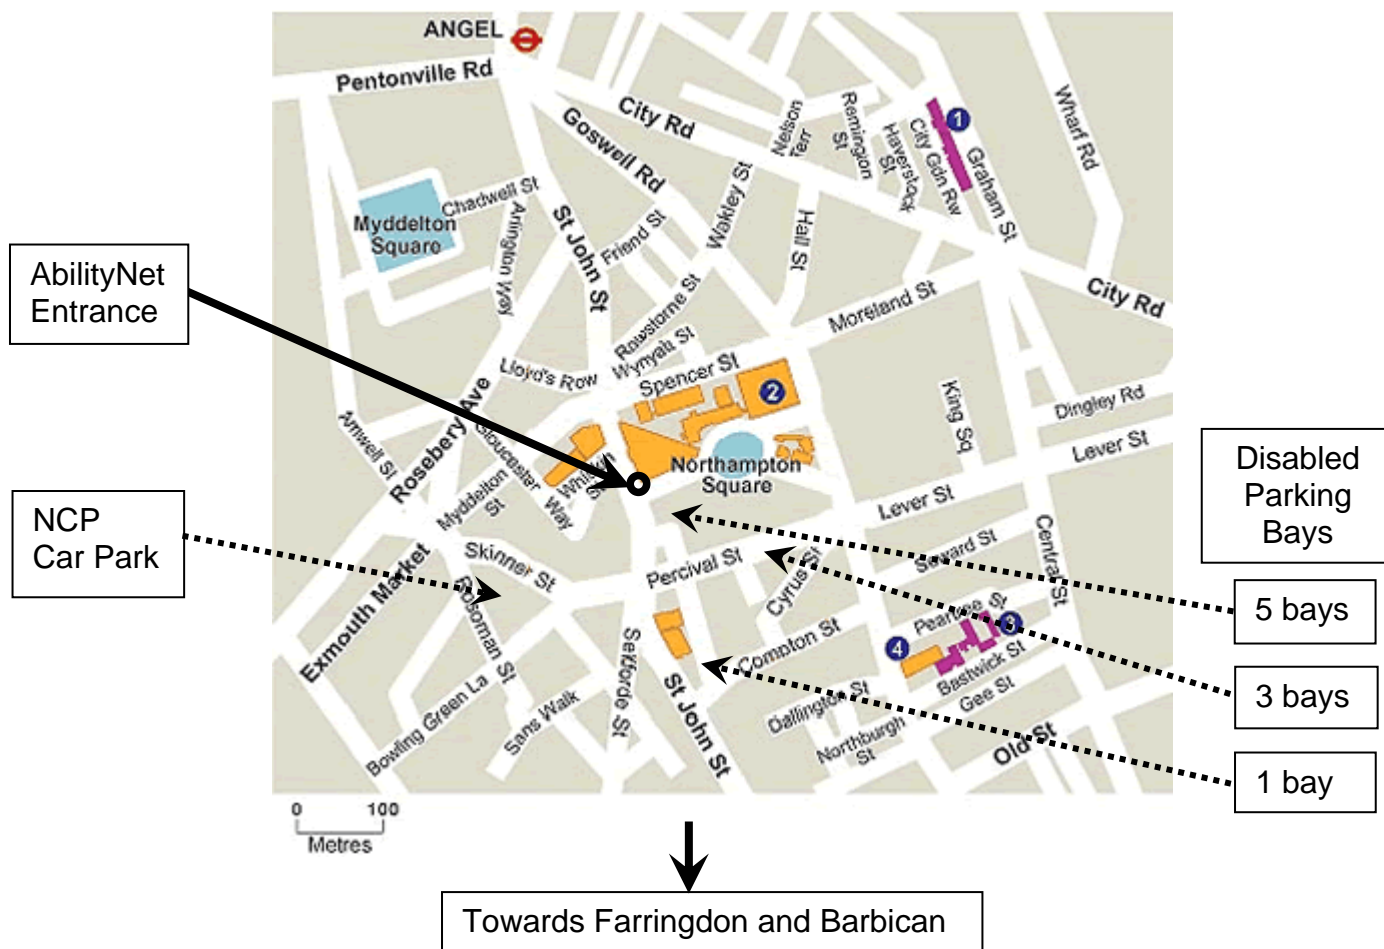

AbilityNet London @ City University

Rooms 215 & 216 College Building, The City University, Northampton Square, St John Street, London EC1V 4PB

By rail:

Farringdon (see tube section below)

Kings Cross, St.Pancras, Euston and Liverpool Street are all approximately 30 minute walk away.

By underground tube:

The nearest underground stations are Angel on the Northern Line (City branch) and Farringdon on the Hammersmith and City, Metropolitan and Circle lines.

From Angel (10 minute walk): turn left out of the entrance and head south down St. John Street (signposted towards Sadlers Wells). Go straight across the busy road junction and continue further down St. John Street. Look out for a large brown brick building on your left, with a clock hanging outside; this is the entrance used by AbilityNet. The steps lead you into the Reception area, please ask for us at the desk. A ramp is available to the left hand side of the step entrance.

From Farringdon (10-15 minute walk): on exiting turn left and immediately left again into Turnmill Street. Walk right up to the main junction with Clerkenwell Road. Turn right and walk until you come to the junction with St. John Street. Turn left into St John Street and walk for about 5 minutes. Look out for a large brown brick building on your right, with a clock hanging outside; this is the entrance used by AbilityNet. The steps lead you into the Reception area, please ask for us at the desk. A ramp is available to the left hand side of the step entrance.